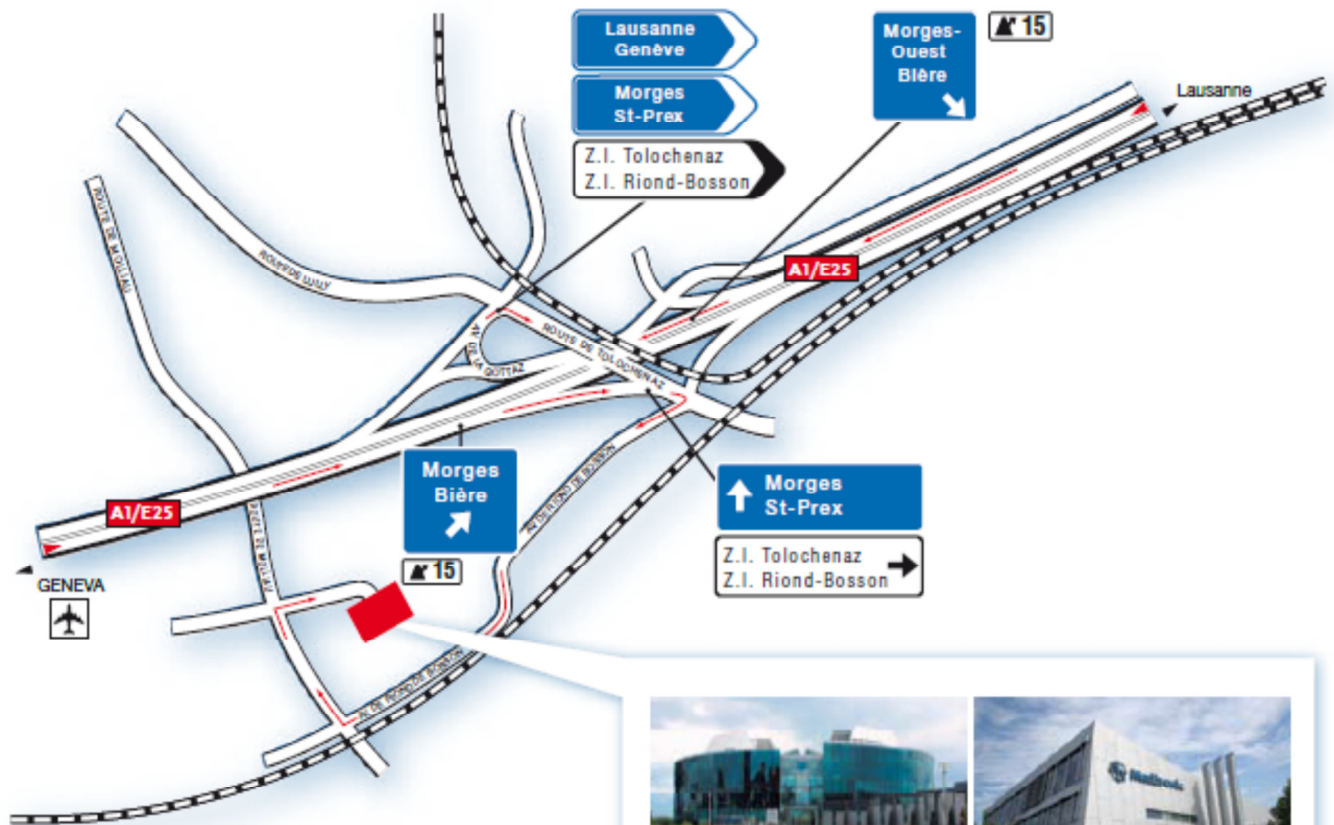

Directions

From Lausanne:

Highway to exit 15 "Morges-Ouest, Bière". At the traffic lights (in the left turn lane), turn left towards "Bière, Tolochenaz, Morges, St-Prex". At the roundabout, turn right to "Z.I. Riond-Bosson" and stay in the right lane. At the second traffic light, turn right (Agip gas station) towards "Z.I. Tolochenaz, Z.I. Riond-Bosson". Then 250-300 meters on your right is the main entrance to Medtronic. The "Visitors" parking is on your right, the main building entrance is on your left.

From Geneva:

Highway to exit 15 "Morges, Bière". Turn right at the traffic lights, and immediately right (Agip gas station), towards "Z.I. Riond-Bosson, Z.I. Tolochenaz". Then 250-300 meters on your right is the main entrance to Medtronic. The "Visitors" parking is on your right, the main building entrance is on your left.